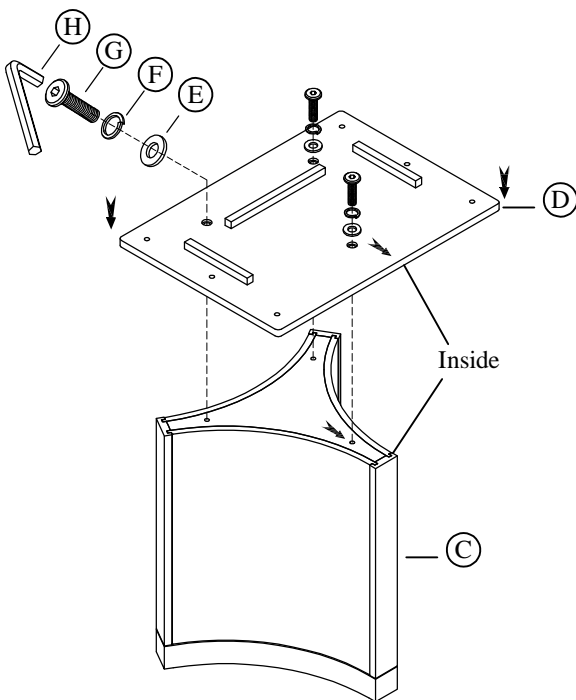

Warning :

- Be sure to check all packing material carefully for small parts, which may have come loose inside the carton during shipment.
- To prevent possible scratches and damage, this furniture **MUST BE ASSEMBLED BY TWO PEOPLE** on a soft surface such as a blanket or carpet.

Important Use Information: We recommend using coasters, placemats and trivets when placing hot or cold containers on this item. It is also recommended to quickly cleanup any spills to minimize exposure to moisture. Doing so will prolong the life and look of the item for many years.

Components packed with the # 82550 Table Top

Table Top (A) 1 pc.	Table Leaf (B) 1 pc.

Components & Hardware packed with the # 82551 Table Base

Table Base (C) 2 pcs.	Mounting Plate (D) 2 pcs.	Flat Washer Ø5/16" x 19*2mm (E) 18 pcs.	Spring Washer Ø5/16" (F) 18 pcs.	Allen Head Bolt Ø5/16"-18 x 1-1/2" (G) 18 pcs.	Allen Key 5mm (H) 1 pc.

STEP 1:

STEP 2: