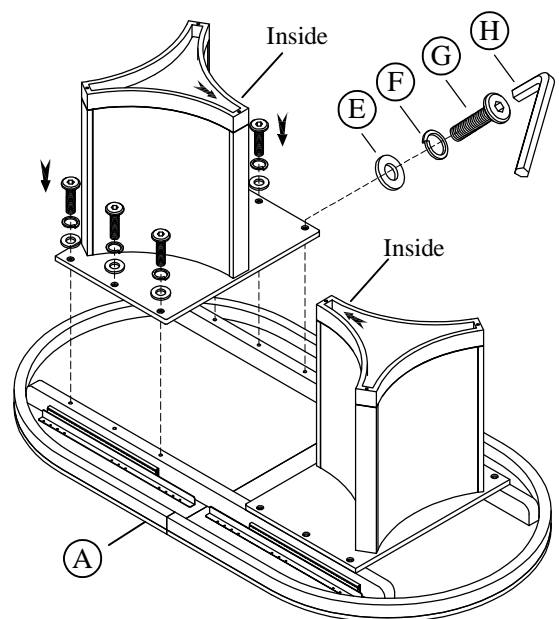

Warning :

- Be sure to check all packing material carefully for small parts, which may have come loose inside the carton during shipment.
- To prevent possible scratches and damage, this furniture **MUST BE ASSEMBLED BY TWO PEOPLE** on a soft surface such as a blanket or carpet.

Important Use Information: We recommend using coasters, placemats and trivets when placing hot or cold containers on this item. It is also recommended to quickly cleanup any spills to minimize exposure to moisture. Doing so will prolong the life and look of the item for many years.

Components packed with the # 82550 Table Top

Table Top (A) 1 pc.	Table Leaf (B) 1 pc.

Components & Hardware packed with the # 82551 Table Base

Table Base (C) 2 pcs.	Mounting Plate (D) 2 pcs.	Flat Washer Ø5/16" x 19*2mm (E) 18 pcs.	Spring Washer Ø5/16" (F) 18 pcs.	Allen Head Bolt Ø5/16"-18 x 1-1/2" (G) 18 pcs.	Allen Key 5mm (H) 1 pc.

STEP 1:

STEP 2: